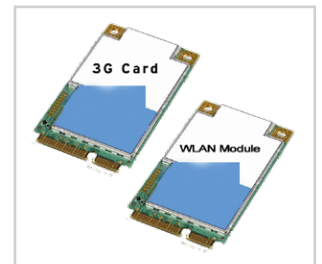

EM-220 with Jacket and add-on MSR (Card reader)

The carry case combined with MSR will enlarge the possibilities and flexibility for the EM-220 enormously. It is extremely easy useful for loyalty, payments or check-in purposes.

EM-220 with Hand strap

POS Base

EM-220 with Jacket and add-on Barcode scanner

EM-220 with Shoulder Strap

EM-220 Jacket

EM-220 with Overlay Protection

Car Charger for EM-220

3G Card / WLAN Module